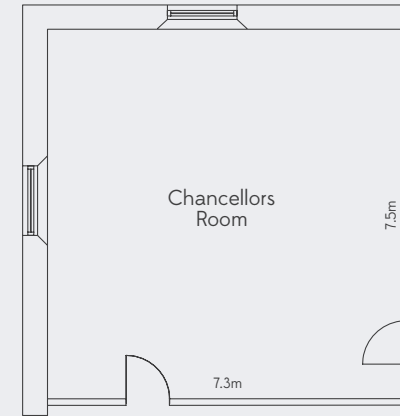

Chancellors Room

Regal yet event-friendly, this space has a warm personal feel. With arched French windows and elegant chandeliers, it's a classic venue that's all character and class.

With a Floor Area of 55 square meters, this space can hold from 18 boardroom-style, to 25 in a cocktail setup. This dedicated space offers outstanding catering options and high-speed Wi-Fi with great coffee and a modern cafe close by.