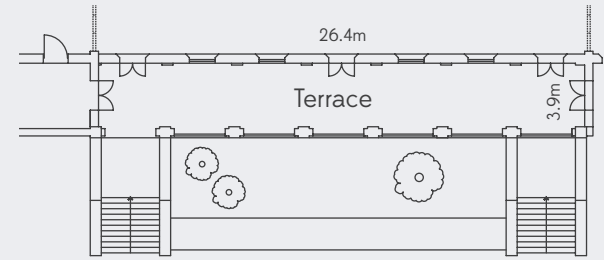

Capacity

Long Table	80
Cocktail	100

Room Specifications

Floor Area	102m ²
Length	26.4m
Width	3.9m

Facilities

High speed Wi-Fi
Portable AV available

Colonnade & Terrace

A Mediterranean styled space with grand arches, the Colonnade is a stunning alfresco space, perfect for cocktails. Upstairs, the Mediterranean vibes continue to the Terrace, creating a unique space for a long table affair.

With a Floor Area of 102 square meters, this space can hold 80 guests at a long table, to 100 in a cocktail setup.